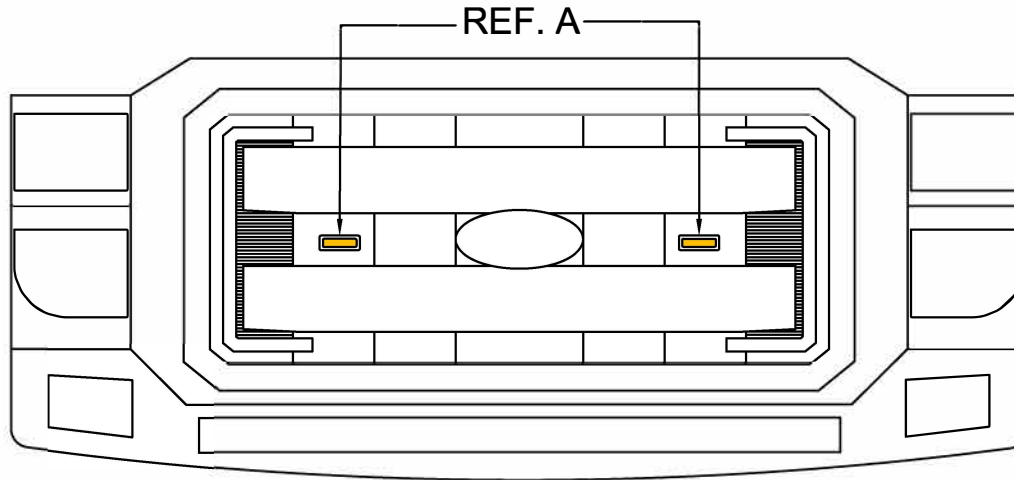

CREW CAB FRONT VIEW

A. MODEL # IONAD LIGHTS SHALL BE GROMMET MOUNTED ON THE GRILL. LIGHTS MOUNTED BEHIND GRILL ARE UNACCEPTABLE.

PA DEPARTMENT OF TRANSPORTATION					
REVISIONS			CREW CAB GRILL LIGHT FIXTURES		
NO.	DATE	BY			
1					
2			DRAWN BY MJW	SCALE N/A	EQN-115
3			DATE 07-03-12	CHK'D BY	SHEET 1 OF 1